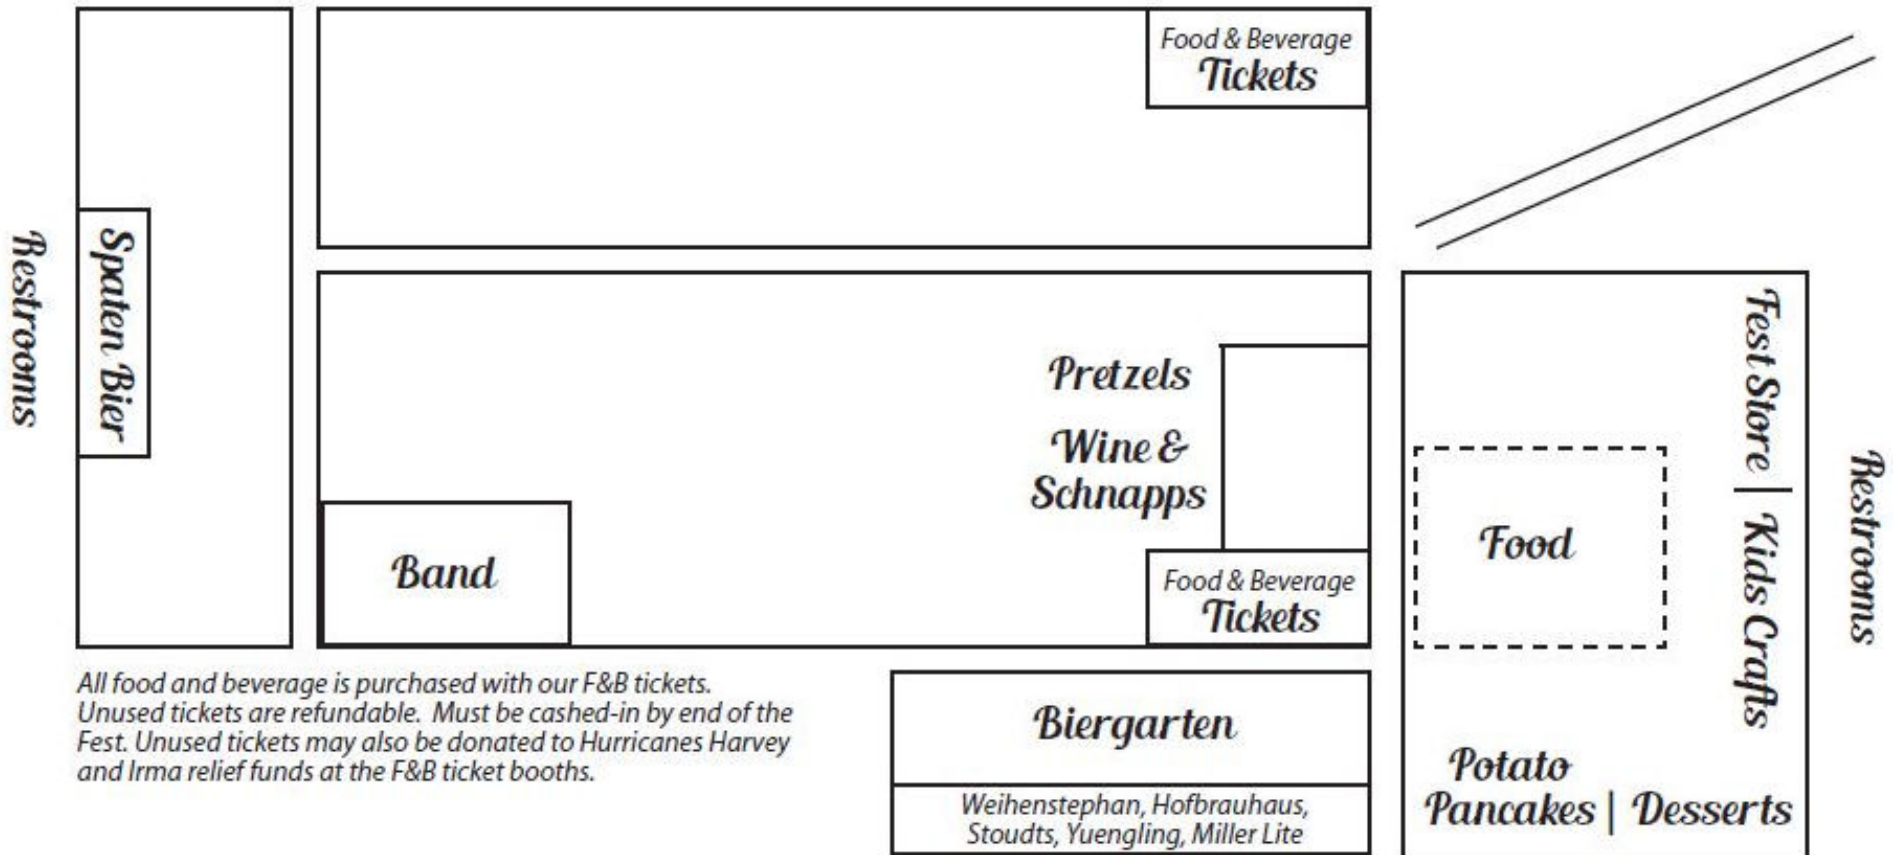

# FEST MAP

*Parking Lot*

*ATM in clubhouse lobby* →

*Entrance*

All food and beverage is purchased with our F&B tickets. Unused tickets are refundable. Must be cashed-in by end of the Fest. Unused tickets may also be donated to Hurricanes Harvey and Irma relief funds at the F&B ticket booths.