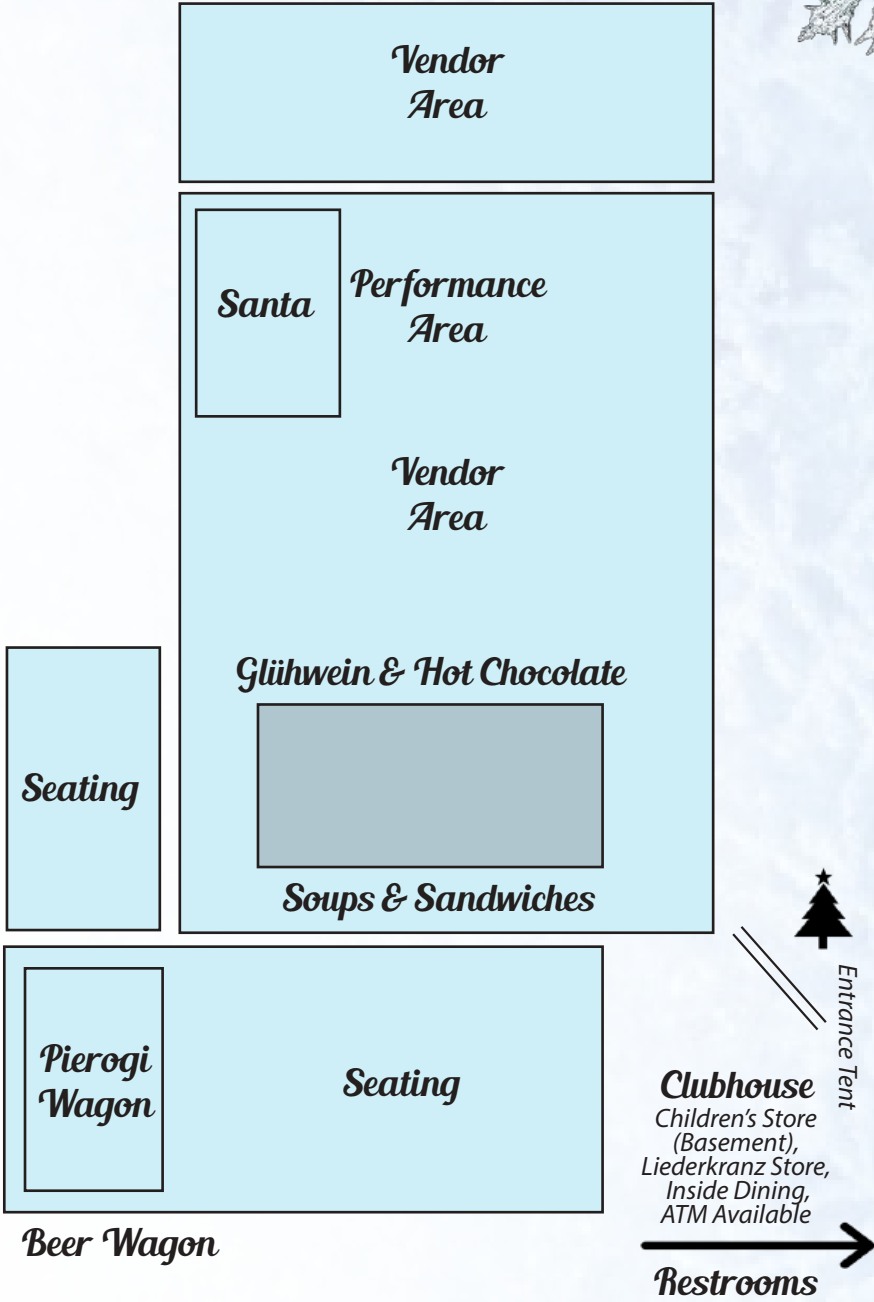

In the Clubhouse

- 11:00am - 5:00pm** Children's Store & Crafts (Ratskeller)
- 11:00am - 5:00pm** Liederkranz Store (Upstairs)
- 11:00am - 5:30pm** Inside Dining (*Last seating at 5pm*)

Our **German Restaurant** will be open in the Clubhouse from 11:00am - 5:30pm, serving a variety of traditional German dishes. See full menu listed on back.

KLYR RUM

Christkindlmarkt Map

Food & Beverage tickets may not be used at this event.
Liederkranz food and beverages must be purchased using cash. An ATM is available in the clubhouse lobby for your convenience. Some vendors may accept credit cards.